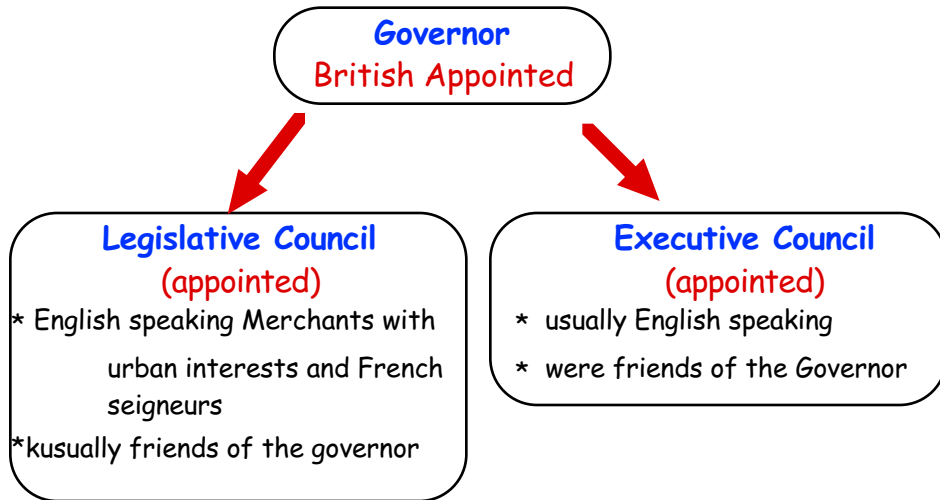

Government Structure of Lower Canada

The **Chateau Clique** controlled Executive Council and Legislative Council. They dominated the government and business and social life of Lower Canada.

Government Structure of Upper Canada

The **family Compact** controlled Executive Council and Legislative Council. They dominated the government and business and social life of Upper Canada.