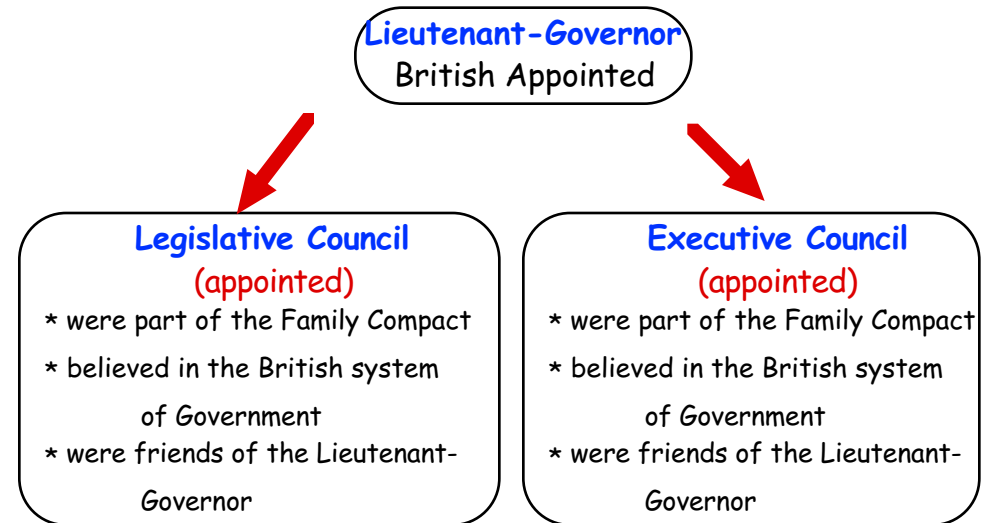

Government Structure of Lower Canada

The **Chateau Clique** controlled Executive Council and Legislative Council. They dominated the government and business and social life of Lower Canada.

Government Structure of Upper Canada

The **family Compact** controlled Executive Council and Legislative Council. They dominated the government and business and social life of Upper Canada.